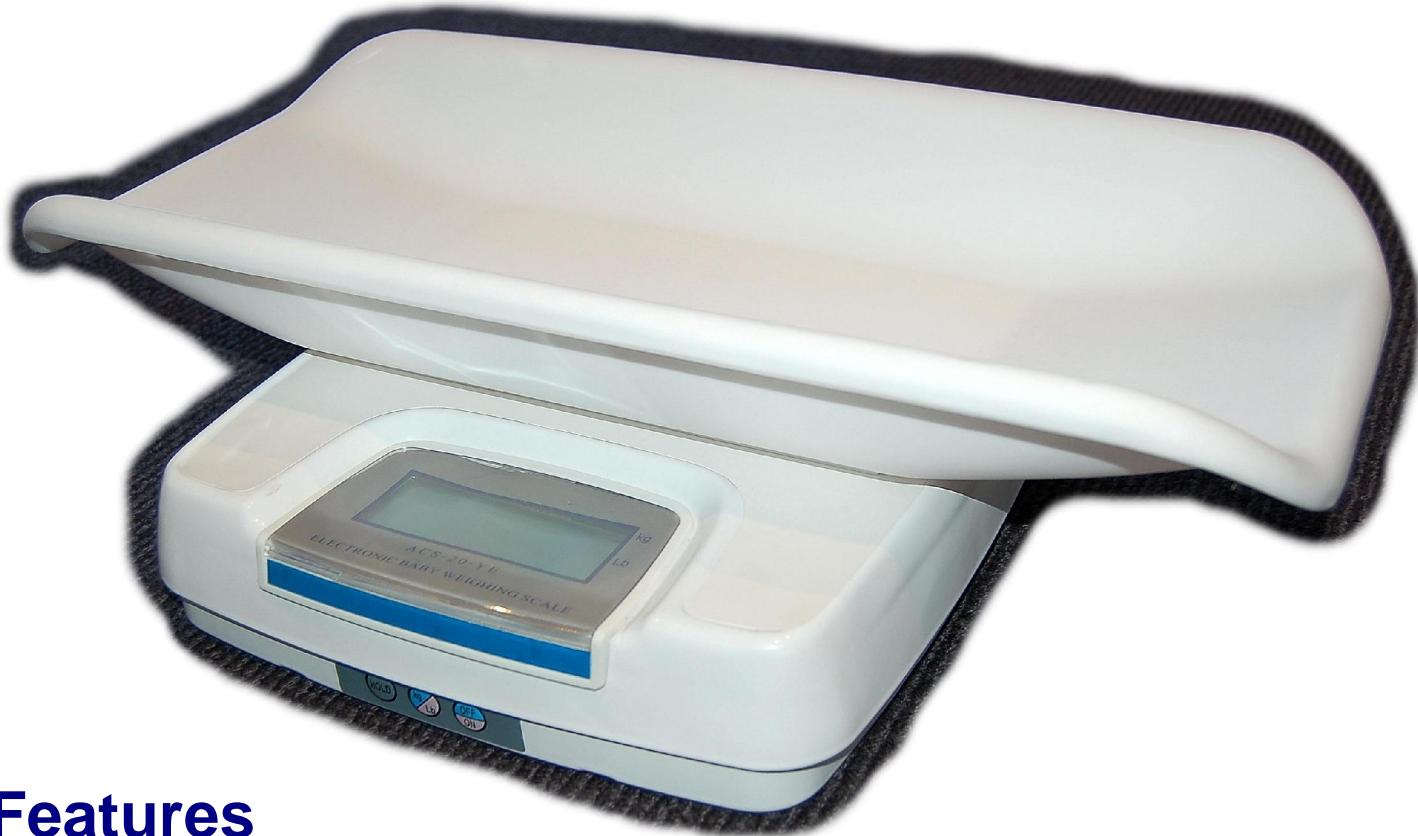

Digital Baby Scale

Model ACS-20

Features

High accuracy baby scale

Weighs up to 20 kg's with accuracy up to 10g. A memory bank stores up to 5 previous readings.

Safe Plastic Cradle

Large 500mm x 300mm x 65mm removable cradle

Battery Operated

Battery offers Maximum Portability

LCD Display

Easy to read display with weight hold function

Precision Load Cell

For accurate weighing

Easy to Operate

Easy to kg/lb conversion and hold function